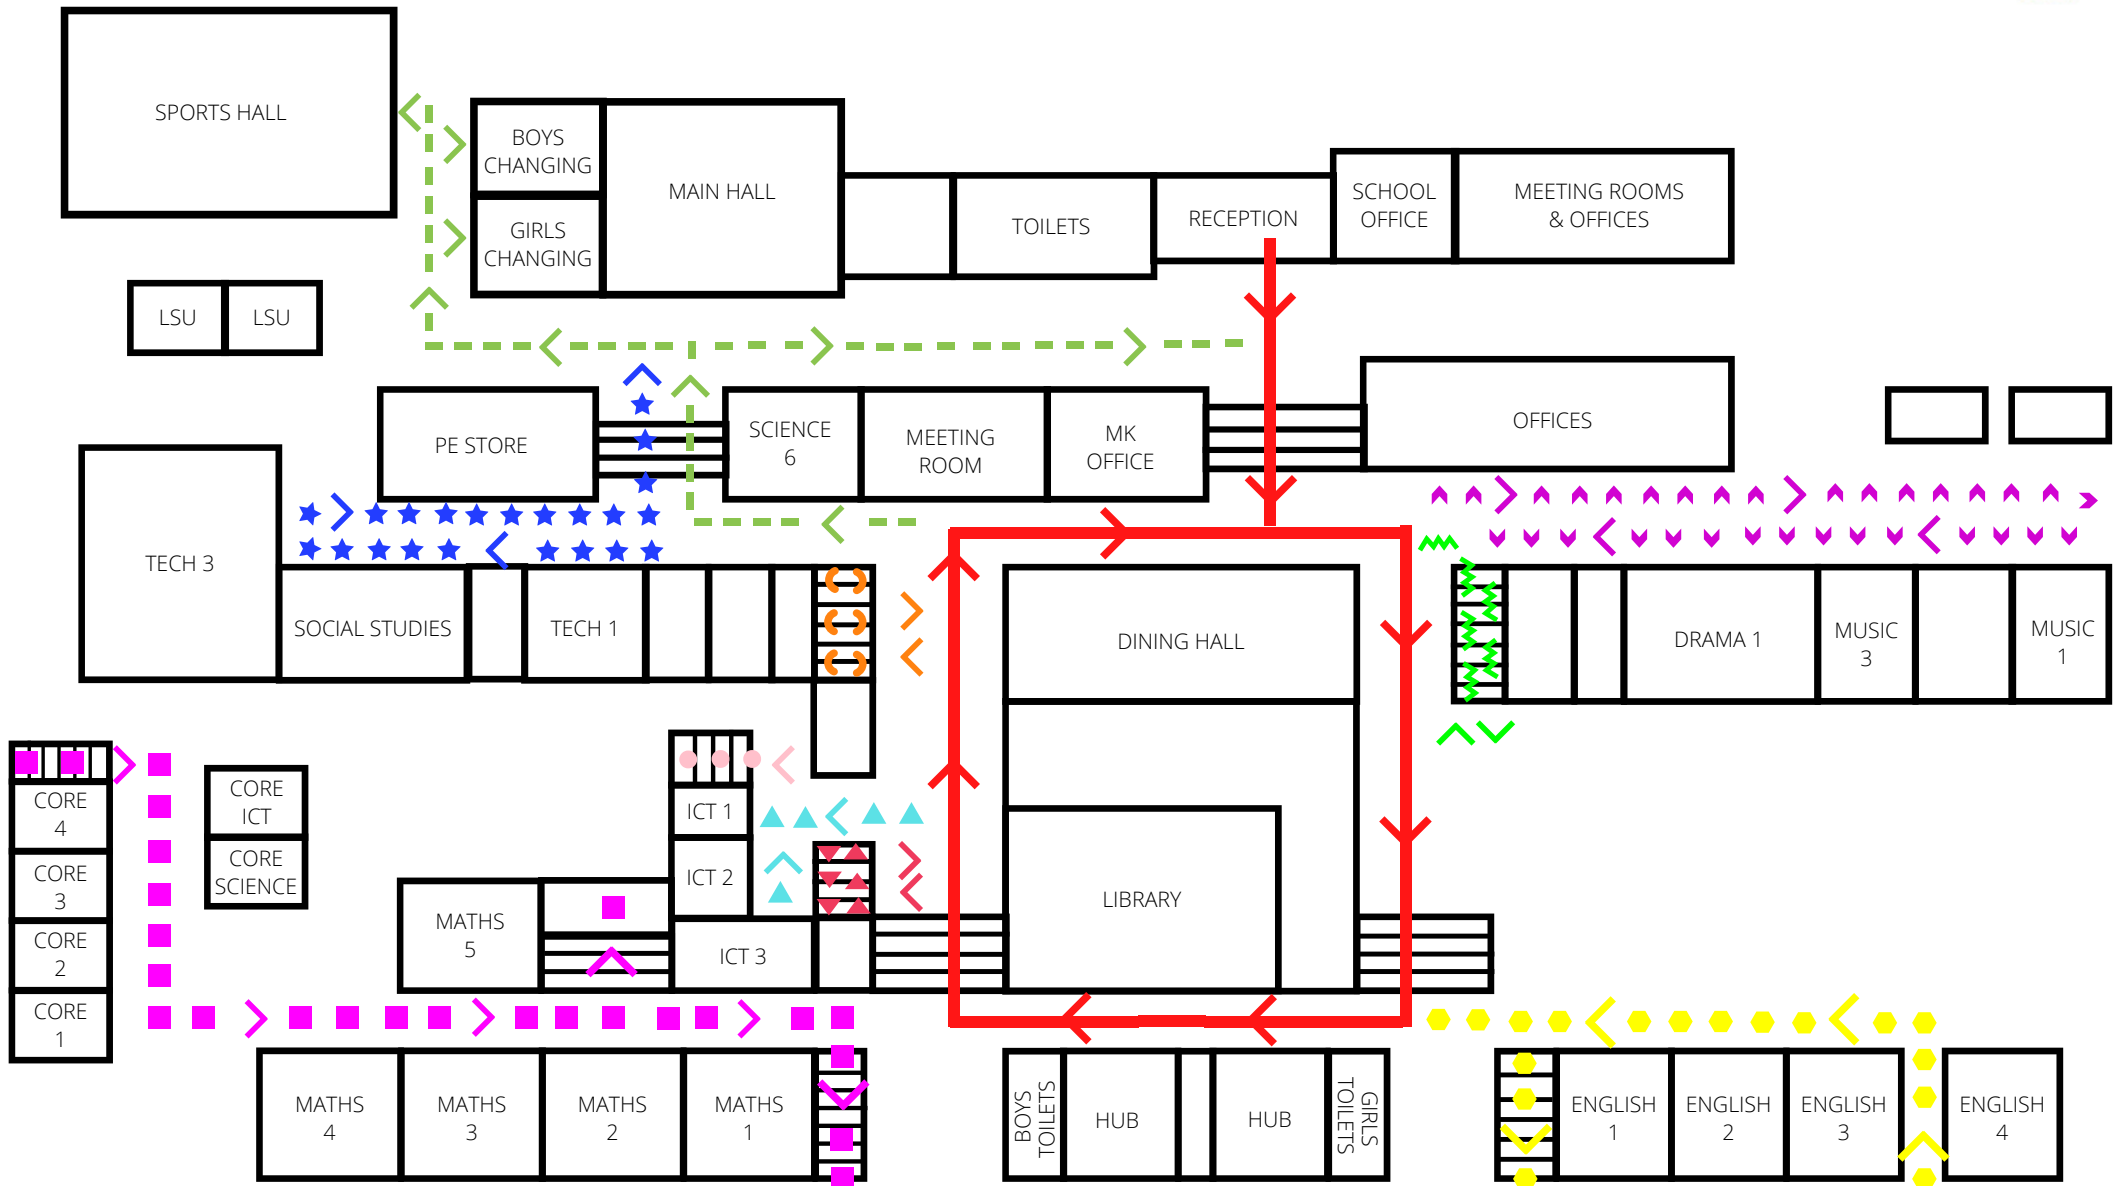

## GROUND FLOOR - ONE WAY SYSTEM

# FIRST FLOOR - ONE WAY SYSTEM

-  Route 1 - Central Route
-  Route 2 - English Loop (Including Humanities 7 & 8)
-  Route 3 - Maths, Core Block and Humanities Loop (Including Humanities 1, 2, 3 & 4)
-  Route 4 - PE Loop (Including science 6)
-  Route 5 - Humanities 5 & 6 Loop (Including Art 2)
-  Route 6 - Drama Loop (Including Music 1)
-  Route 7 - Science Loop 1 (Science 1 & 3)

-  Route 8 - Technology Loop (Including Social Studies & LSU)
-  Route 9 - Science Loop 2 (Including Science 2 & 4)
-  Route 10 - ICT Loop (Including ICT 1, 2 & 3)
-  Route 11 - Technology Loop (Including Music 2 & Art 1)